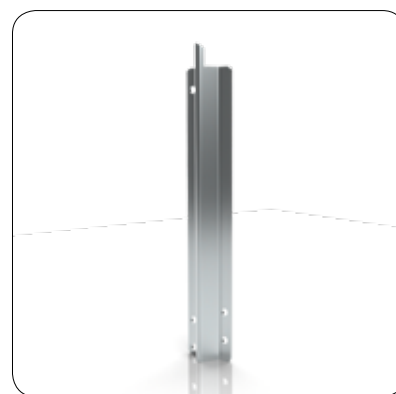

## » Mounting accessories for Storeroom

**7-hole angle** - For attachment to the wall.

**U-profile** - Placed at the top and bottom of the panel for solid construction. (Not under the door)

**Infill** - to fill the gap of 20 mm.

**Number plate** - Make it easier to find your way. Enter the preferred number and we will fix this.

**Ceiling mount** - Stable supply of attachment to the roof.

**2-hole staple - angled.**

**2-hole staple - straight.**