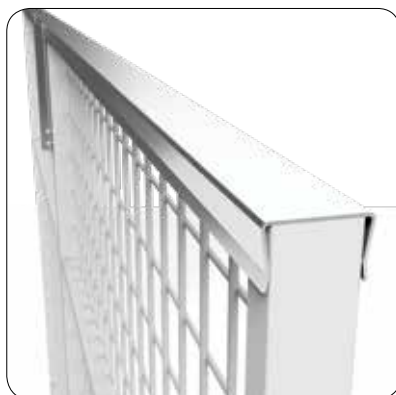

## » Mounting accessories for Storeroom

**7-hole angle** - For attachment to the wall.

**U-profile** - Placed at the top and bottom of the panel for solid construction. (Not under the door)

**Infill** - to fill the gap of 20 mm.

**Number plate** - Make it easier to find your way. Enter the preferred number and we will fix this.

**Ceiling mount** - Stable supply of attachment to the roof.

**2-hole staple - angled.**

**2-hole staple - straight.**