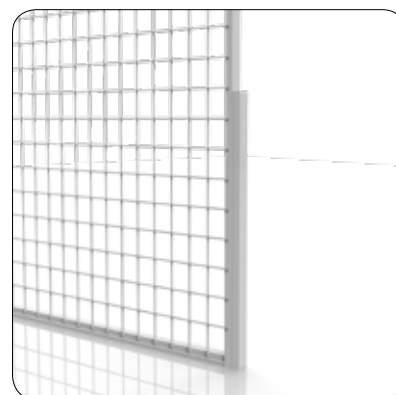

## » Mounting accessories for Storeroom

**7-hole angle** - For attachment to the wall.

**U-profile** - Placed at the top and bottom of the panel for solid construction. (Not under the door)

**Infill** - to fill the gap of 20 mm.

**Number plate** - Make it easier to find your way. Enter the preferred number and we will fix this.

**Ceiling mount** - Stable supply of attachment to the roof.

**2-hole staple - angled.**

**2-hole staple - straight.**