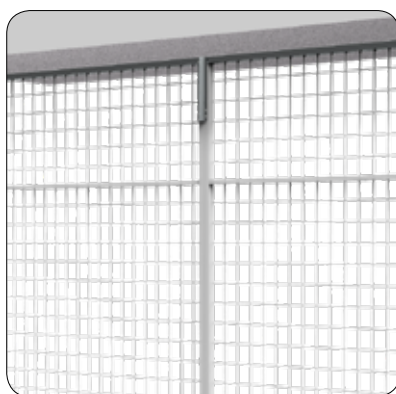

## » Mounting accessories for Storeroom

**7-hole angle** - For attachment to the wall.

**U-profile** - Placed at the top and bottom of the panel for solid construction. (Not under the door)

**Infill** - to fill the gap of 20 mm.

**Number plate** - Make it easier to find your way. Enter the preferred number and we will fix this.

**Ceiling mount** - Stable supply of attachment to the roof.

**2-hole staple - angled.**

**2-hole staple - straight.**