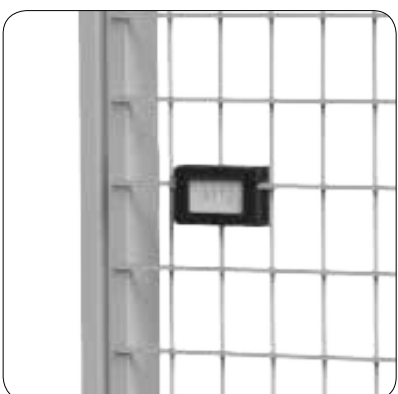

## » Mounting accessories for Storeroom

**7-hole angle** - For attachment to the wall.

**U-profile** - Placed at the top and bottom of the panel for solid construction. (Not under the door)

**Infill** - to fill the gap of 20 mm.

**Number plate** - Make it easier to find your way. Enter the preferred number and we will fix this.

**Ceiling mount** - Stable supply of attachment to the roof.

**2-hole staple - angled.**

**2-hole staple - straight.**